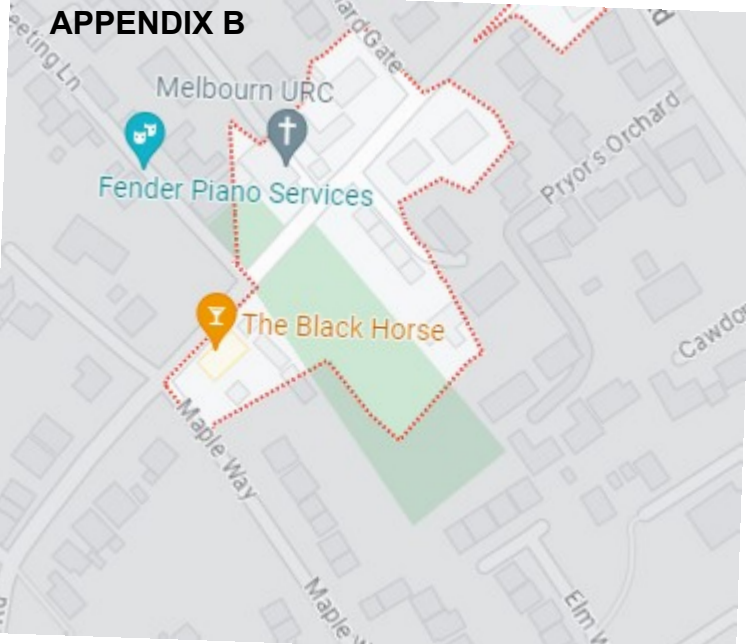

# APPENDIX B

Melbourn URC

Fender Piano Services

The Black Horse

Maple Way

Maple Way

Elm Way

Pryor's Orchard

Cawdor

ORCHARD ROAD

The Black Horse

 Kuche Storage

MAPLE WAY

 14°  
AQI 2 